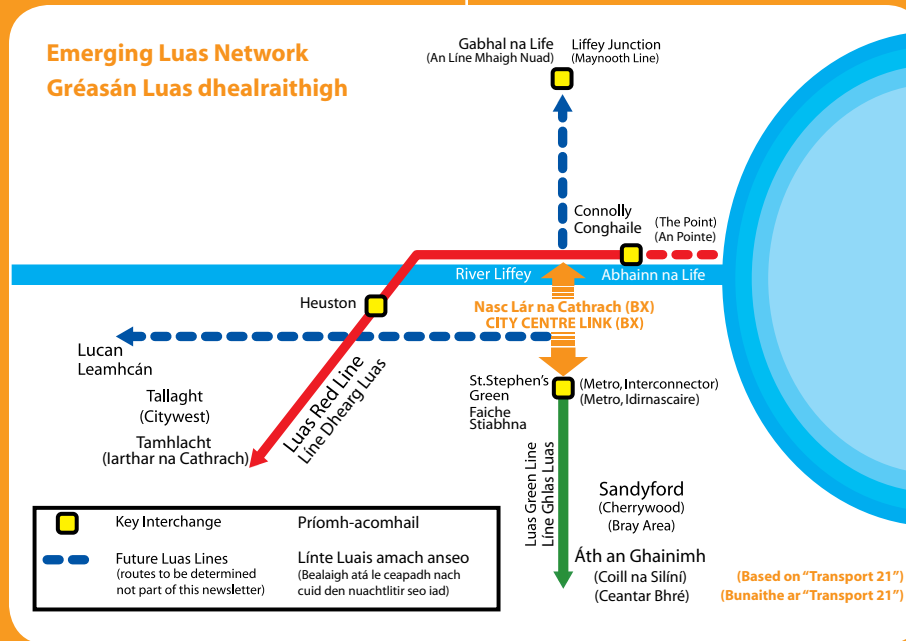

Nasc LUAS Lár na Cathrach (Líne BX)

Comhchomhairle Phoiblí – Roghanna Bealaigh

Nascfar Líntee Uaine agus Dhearg an Luas trí Nasc Luas Lár na Cathrach (Líne BX). Is féidir, chomh maith, go sínfí an líne chuig Gráinseach Gormáin agus chuig Gabhal na Life amach anseo. Táthar ag díriú anois ar dhá cheann den sé rogha bealaigh go socraíodh orthu roimh an gcomhairliúchán poiblí agus lena linn.

LUAS City Centre Link (Line BX)

Public Consultation – Route Options

The Luas City-Centre Link (Line BX) will link the existing Luas Green and Red Lines and allow onward extension to Grangegorman and Liffey Junction. The selection of the best route option has now focused on two of the six route options identified before and during public consultation.

To help select the best route option the Railway Procurement Agency (RPA) is holding a series of Public Consultation Initiatives.

Public Consultation Day

Date: Tuesday 30/01/07
Time: 11am – 8pm
Location: Civic Offices,
Wood Quay,
Dublin 2
Attendees: RPA Design Team

Public Display of Route Options

Date: Wed 31/01/07 & Thurs 01/02/07
Time: 9am – 5pm
Location: Civic Offices,
Wood Quay,
Dublin 2
Attendees: Unmanned Display

Iarraigí tuilleadh eolais nó cuir isteach bhur dtuairimí le bhur dtoil ag úsáid ár sonraí teagmhála thíos roimh an Aoine 09/03/07.